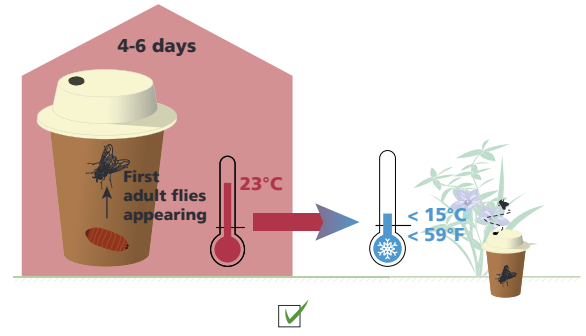

NATUPOL[®] FLY CHECKLIST

Storage time

Application Optimization

KOPPERT
BIOLOGICAL SYSTEMS