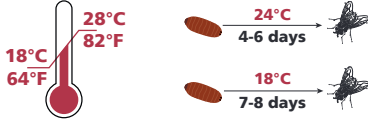

NATUPOL[®] FLY CHECKLIST

Storage time

Application Optimization

KOPPERT
BIOLOGICAL SYSTEMS